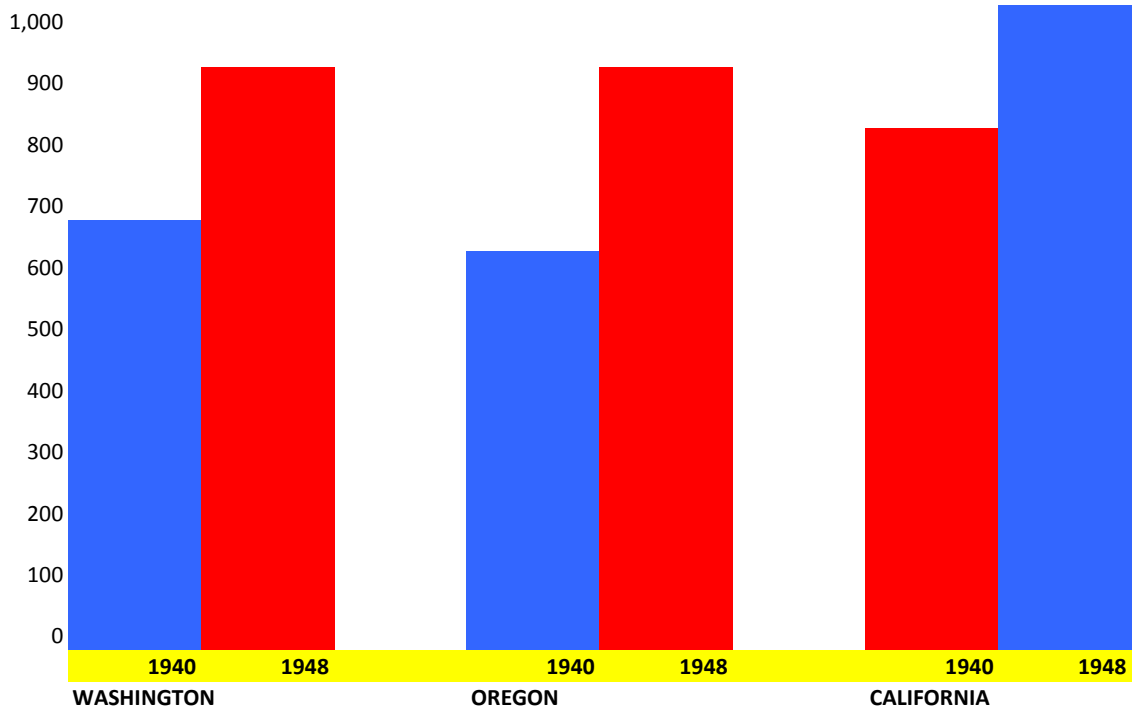

**INCOME  
PER  
CAPITA  
US\$**

**West Coast Boom in Incomes: 1940 - 1948**

**Chart: C.10**

**Income adjusted for inflation rose in Washington, Oregon and California respectively by 42%, 45% & 22%**

Francis Pike, Hirohito's War, The Pacific War 1941 - 1945 [Bloomsbury 2015]